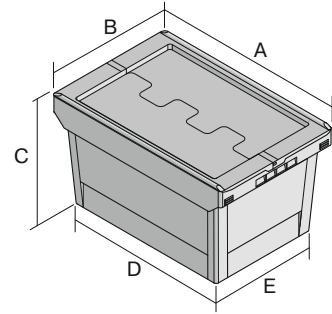

Multi-purpose containers MB, with locking system

MBD86321 BS1 | Data sheet

Pos. Dimensions, tolerances as specified in DIN 16901

A	Outside length top	800 mm
B	Outside width top	600 mm
C	Height	353 mm
D	Base length outside	690 mm
E	Base width outside	508 mm

Product features	*Load capacity as specified in EN 13117
Proper weight	7.42 kg
*Stacking load	300 kg
*Load capacity	50 kg
Volume	120 Litres
ESD	No
Food safety	-
Material	PP
Stock item	-
Pcs/pack	1
Colour	dove blue
Ref. no.	6-20286

Other colours / special colours on request

Dimensions, tolerances as specified in DIN 16901	
Outside length top	800 mm
Outside width top	600 mm
Height	353 mm

Information & Service
www.bito.com

BITO
 STORAGE
 SYSTEMS

Multi-purpose containers MB, with locking system

MBD86321 BS1 | Accessories

Label covers
for multi-purpose containers MB
W 60 x H 80.4 mm
6-15244

Transport dolly
for multi-purpose containers sized
800 x 400 mm and 800 x 600 mm
L 720 x W 540 mm
6-19439